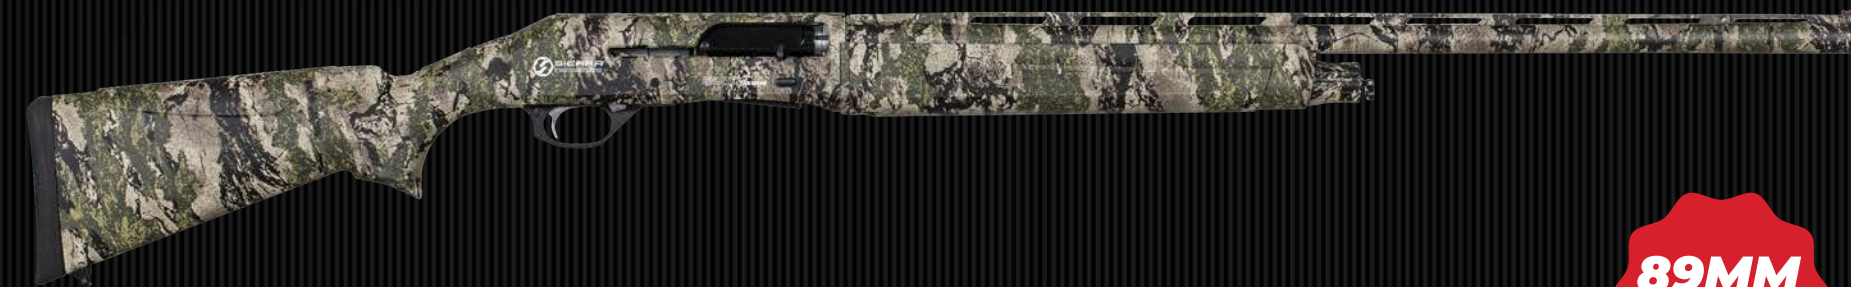

Bavaria
SX3500

SX 3500 BLACK

**89MM
3,5"**

NEXT MP CAMO

**89MM
3,5"**

CALIBER 12 GA	CHAMBER 89 MM / 3,5"	BARREL LENGTH 61-66-71-76 CM	FINISHING BLACK ANODIZED	STOCK&FORE-END POLYMER	TRIGGER RANGE 36 CM	OVERALL LENGTH ± 198 CM
WEIGHT ± 3200 GR	CHOKE I-III-V	SYSTEM INERTIAL RETURN HEAD	MAGAZINE CAP. 4+1, 6+1	BUT PAD 35 MM	BACK SIGHT -	FRONT SIGHT FIBER OPTIC SIGHT

CALIBER 12 GA	CHAMBER 89 MM / 3,5"	BARREL LENGTH 61-66-71-76 CM	FINISHING CAMO	STOCK&FORE-END POLYMER	TRIGGER RANGE 36 CM	OVERALL LENGTH ± 198 CM
WEIGHT ± 3200 GR	CHOKE I-III-V	SYSTEM INERTIAL RETURN HEAD	MAGAZINE CAP. 4+1, 6+1	BUT PAD 35 MM	BACK SIGHT -	FRONT SIGHT FIBER OPTIC SIGHT

SX 3500 KRYPTEK BS CAMO

**89MM
3,5"**

SX 3500 NATURAL G2G CAMO

**89MM
3,5"**

CALIBER 12 GA	CHAMBER 89 MM / 3,5"	BARREL LENGHT 61-66-71-76 CM	FINISHING CAMO	STOCK&FORE-END POLYMER	TRIGGER RANGE 36 CM	OVERALL LENGTH ± 198 CM
WEIGHT ± 3200 GR	CHOKE I-III-V	SYSTEM INERTIAL RETURN HEAD	MAGAZINE CAP. 4+1, 6+1	BUT PAD 35 MM	BACK SIGHT -	FRONT SIGHT FIBER OPTIC SIGHT